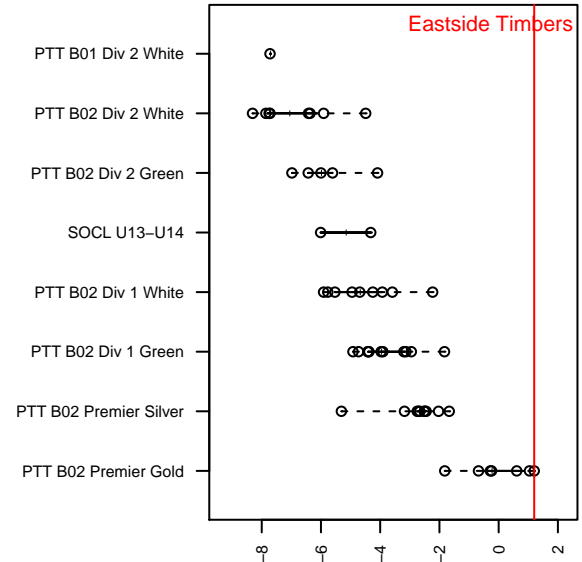

Eastside Timbers Red B02

Eastside United FC
 Gresham, OR
 B02 total strength=1369
 attack=8.93 defense=5.78
 fall league = PTT B02 Premier Gold
 spr league = Spr OYS B02 Premier Green
 notes= Chelsea; Evan 2014

alt names used:
 Eastside Timbers Chelsea (OR) (SC)
 ET Chelsea 02B
 EASTSIDE TIMBERS CHELSEA '02B (OR)
 EastSide Timbers U13B Chelsea
 EastSide Timbers U13B Chelsea
 EastSide Timbers U13B Chelsea
 EastSide Timbers U13B Chelsea

Venues played:
 2015 Far West Regionals U12
 2015 Beaverton Cup BU13 Gold
 2015 Surf Cup Gold U13
 2015 Mt Hood Challenge U14
 2015 PTT B02 Premier Gold
 2015 FWRL B02
 2015 Spr OYS B02 Premier Green
 2015 OYS State Cup B02

**attack and defense variance (black dot)
relative to other teams
and top 10 in region**

**attack and defense rating
relative to others at age
and all opponents in last 13 months**

Performance relative to 13 month average