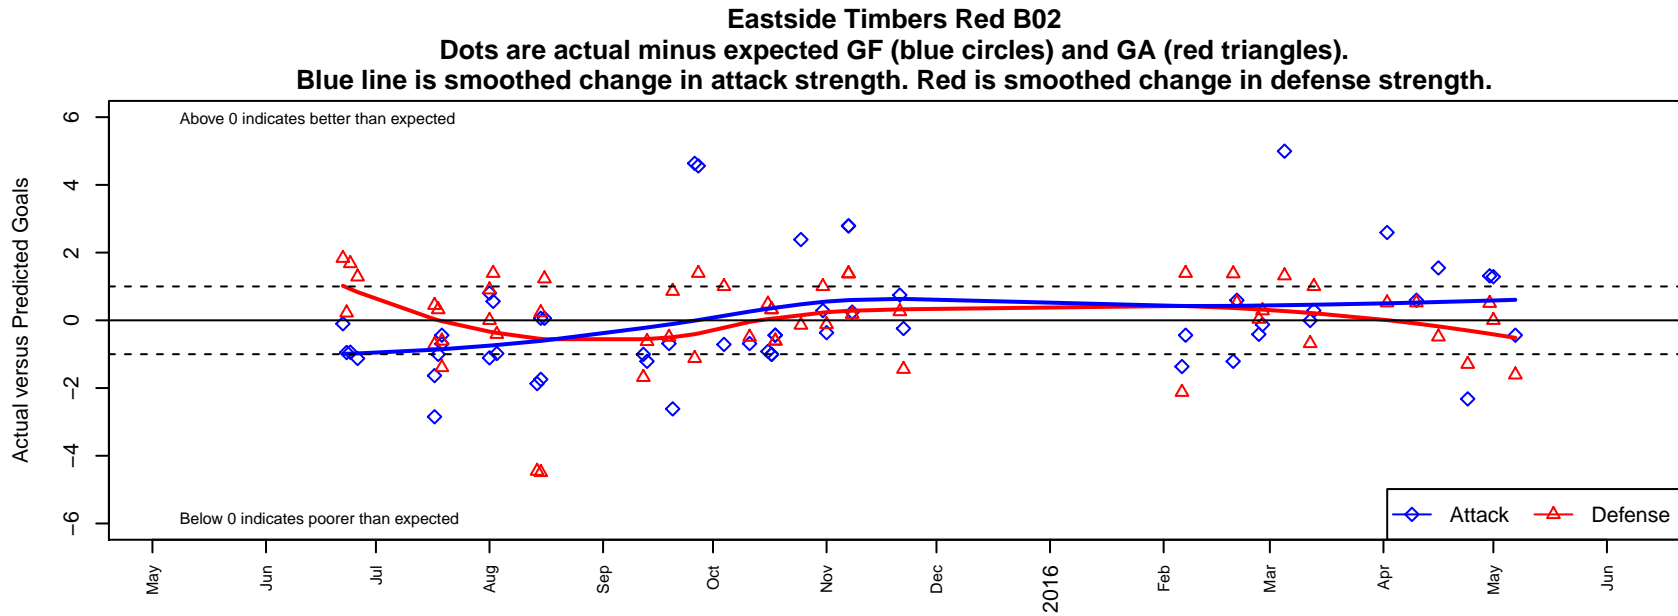

Eastside Timbers Red B02

Eastside United FC
 Gresham, OR
 B02 total strength=1369
 attack=8.93 defense=5.78
 fall league = PTT B02 Premier Gold
 spr league = Spr OYS B02 Premier Green
 notes= Chelsea; Evan 2014

**attack and defense variance (black dot)
relative to other teams
and top 10 in region**

**attack and defense rating
relative to others at age
and all opponents in last 13 months**

Performance relative to 13 month average